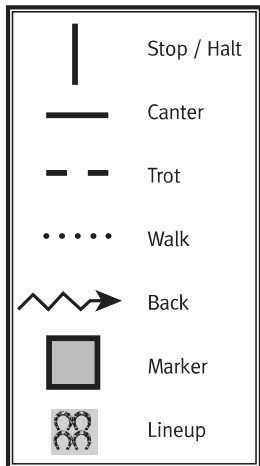

Saddle Seat

LEVEL 1 • PATTERN C • Tests 6,10

From the lineup, trot down the right hand straightaway showing two changes of diagonal. Begin on the right diagonal. Continue trotting to the center of the end. Halt.

Canter a circle on the left lead. Halt.

Trot from the center of the end down the opposite straightaway on the right diagonal. Return to the lineup without stopping, or continue to the exit at the trot.

This pattern may only be used for:

- 13 & Under
- 14 - 18
- 18 & Under
- 19 & Over

If used at a Regional or National Show, pattern may not be run from the lineup.